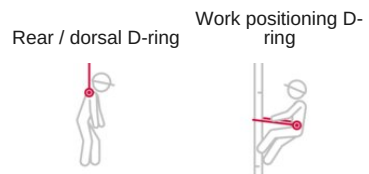

### Product information

Body Harness with comfortable work positioning belt and 3 automatic buckles.  
Unique extension band (length 30 cm) which allows the user to easily connect himself to the dorsal attachment D-Ring without any external help.

**Material:** Straps: Polyester, Buckles: Steel

**Marking:** According to standard, CE-marked, Size, manufacture ID, Serial No.

**Standard:** EN 361, EN 358

Part Code	Size	Max user weight kg	Weight kg
820100561530	L-XXL	140	2.32